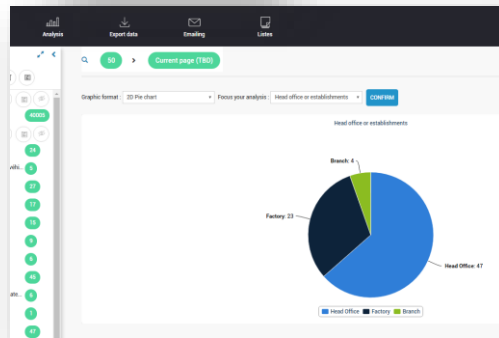

CREATE

Create a new search, click on a search > New search and select your criteria

From the **search button**, you'll be able to:

- Create a new search
- Open a search
- Save or share a search

SHARE

You can share your search with your team members. Select the members from this window and click on 'Share'

OPEN

You can open an existing search. For that, click on Open, you'll be redirected to an external page and then click on **load** to open it on Easybusiness.

From that page, you'll also be able to export (.xml) and share your files.

EASYBUSINESS NEW LOOK AND FEEL

ANALYSIS

From 'Analysis', you'll be able to extract some graphic figures and analytics reports.

Code	Description	Total	France
10	Machine and tool	10	10
11	Machine and tool	1	1
12	Machine and tool	1	1
13	Machine and tool	1	1
14	Machine and tool	1	1
15	Machine and tool	1	1
16	Machine and tool	1	1
17	Machine and tool	1	1
18	Machine and tool	1	1
19	Machine and tool	1	1
20	Machine and tool	1	1
21	Machine and tool	1	1
22	Machine and tool	1	1
23	Machine and tool	1	1
24	Machine and tool	1	1
25	Machine and tool	1	1
26	Machine and tool	1	1
27	Machine and tool	1	1
28	Machine and tool	1	1
29	Machine and tool	1	1
30	Machine and tool	1	1

RESULTS

Get an overview of your results and modify your filters.

50 Current results:

My filters My combinations

Buttons: Delete (trash icon), Modify (list icon)

Delete or modify your filters

See the number of results