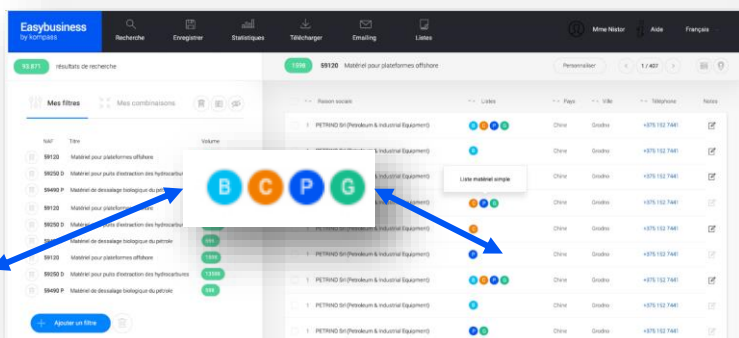

EASYBUSINESS NEW LOOK AND FEEL

MY FILTERS

You have many ways to edit your filters.

On the left, from your filters area, you can delete, edit or hide filters by clicking on these buttons.

MY COMBINATIONS

Click on 'My combinations' and 'add a combination' and you'll be able to combine many criteria to get optimized results.

Add a combination, select referent criteria and combine them with 'and', 'or' and/or 'except' and then confirm.

EASYBUSINESS NEW LOOK AND FEEL

LISTS - NEW FEATURE

From now on, you'll be able to create favourite lists inside EasyBusiness to quickly follow up on your targets.

From this part, get an overview of your **saved lists**.

By clicking on a list, you'll see all the **saved companies** corresponding to this list.

For a company, you can also see the lists to which it belongs thanks to **colour tags**.