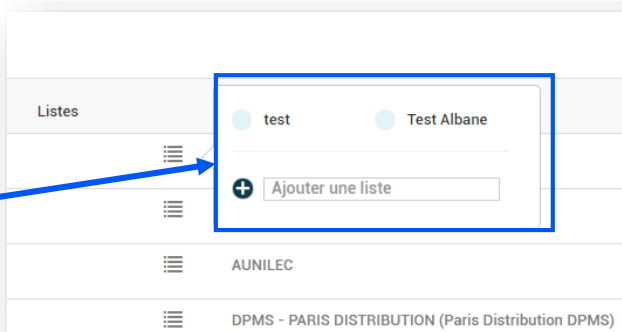

N°	Listes	Company name	Country	City	Telephone	Note	Kompass
1		Horus S.A.S.	France	OBERNAI CEDEX	+33 3 88 49 44 ...		FR836138
2		OTECH (OTECH Groupe Irrimec)	France	PUYOO	+33 5 59 65 12 ...		FR851976

Click on this **icon** to add a company to a list.

You can add it to an **existing list** or **create a new list**.