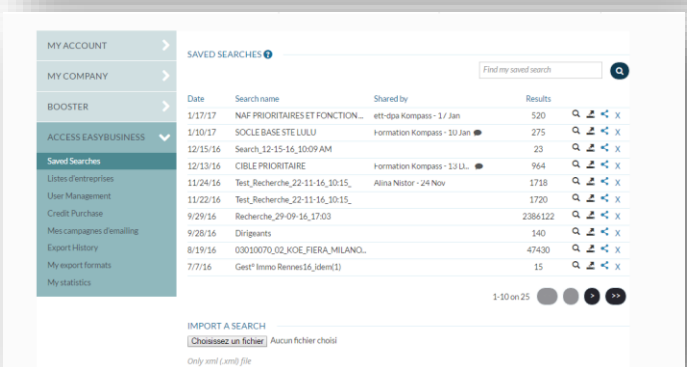

CREATE

Create a new search, click on a search > New search and select your criteria

From the **search button**, you'll be able to:

- Create a new search
- Open a search
- Save or share a search

SHARE

You can share your search with your team members. Select the members from this window and click on 'Share'

OPEN

You can open an existing search. For that, click on Open, you'll be redirected to an external page and then click on **load** to open it on Easybusiness.

From that page, you'll also be able to export (.xml) and share your files.