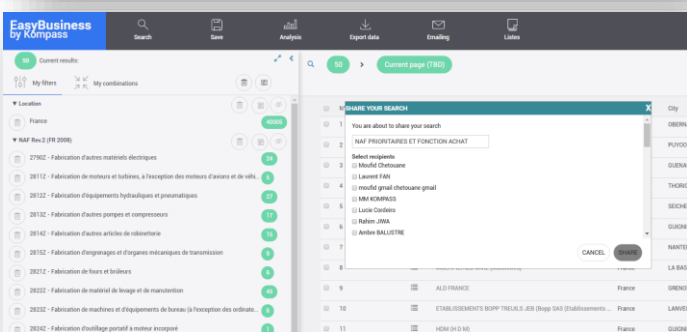

- Start a new search:** A button at the top left of the main area.
- Filters:** A horizontal row of five filter buttons: Location, Activities, Executives, Company info, and Employees. This row is highlighted with a blue box and labeled '1'.
- Refine my search / My data:** Two buttons below the filters, also highlighted with a blue box.
- Your recently saved searches:** A section labeled '2' containing a list of search entries with dates and times, and buttons for 'See all' and 'New search'.
- My lists:** A section labeled '3' containing a list of saved lists with names and dates, and buttons for 'See all' and 'New search'.
- Easybusiness vidcos:** A section labeled '4' with a 'View demo videos' button.
- Online help:** A section labeled '5' with a 'Download a user guide' button.

A legend on the right side of the dashboard lists the callouts:

1. Filters
2. Last saved searches
3. Last saved lists
4. Videos
5. User guide

EASYBUSINESS NEW LOOK AND FEEL

HOME PAGE

Access all the features from the homepage: Create/share/save a search, statistics, lists, support...

CREATE

Create a new search, click on a search > New search and select your criteria

From the **search button**, you'll be able to:

- Create a new search
- Open a search
- Save or share a search

SHARE

You can share your search with your team members. Select the members from this window and click on 'Share'

OPEN

You can open an existing search. For that, click on Open, you'll be redirected to an external page and then click on **load** to open it on Easybusiness.

From that page, you'll also be able to export (.xml) and share your files.