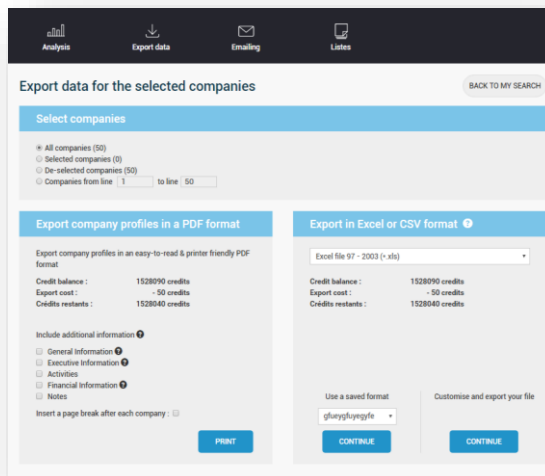

You can add it to an **existing list** or **create a new list**.

EASYBUSINESS NEW LOOK AND FEEL

EXPORT

From the banner, by clicking on 'Export', you'll be able to export your files in CSV or Excel format.

MAP/LIST DISPLAY

By clicking on these icons, you'll be able to get a map view or a list view of the targeted companies of your search.

CUSTOMIZE

By clicking on 'Customize' you'll be able to customize your lists by displaying the fields you want to display (Company name, country, telephone...)