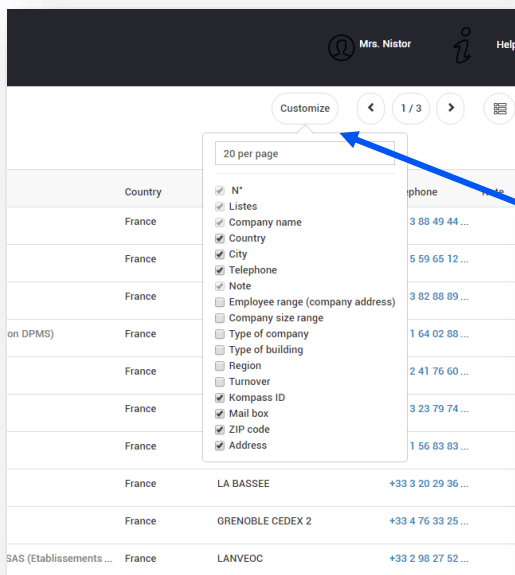

From this part, get an overview of your **saved lists**.

By clicking on a list, you'll see all the **saved companies** corresponding to this list.

For a company, you can also see the lists to which it belongs thanks to **colour tags**.

You can add it to an **existing list** or **create a new list**.

EASYBUSINESS NEW LOOK AND FEEL

EXPORT

From the banner, by clicking on 'Export', you'll be able to export your files in CSV or Excel format.

MAP/LIST DISPLAY

By clicking on these icons, you'll be able to get a map view or a list view of the targeted companies of your search.

CUSTOMIZE

By clicking on 'Customize' you'll be able to customize your lists by displaying the fields you want to display (Company name, country, telephone...)