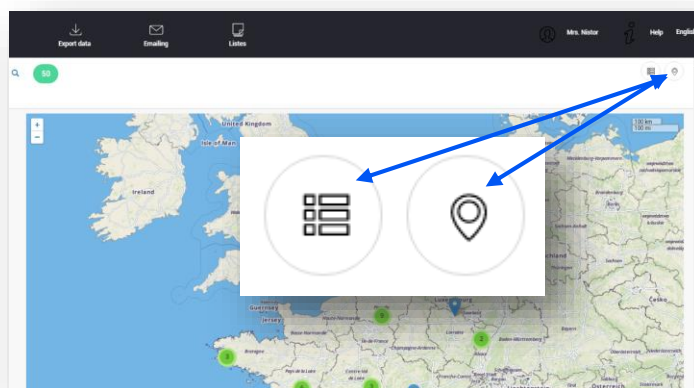

You can add it to an **existing list** or **create a new list**.

EASYBUSINESS NEW LOOK AND FEEL

EXPORT

From the banner, by clicking on 'Export', you'll be able to export your files in CSV or Excel format.

MAP/LIST DISPLAY

By clicking on these icons, you'll be able to get a map view or a list view of the targeted companies of your search.

CUSTOMIZE

By clicking on 'Customize' you'll be able to customize your lists by displaying the fields you want to display (Company name, country, telephone...)