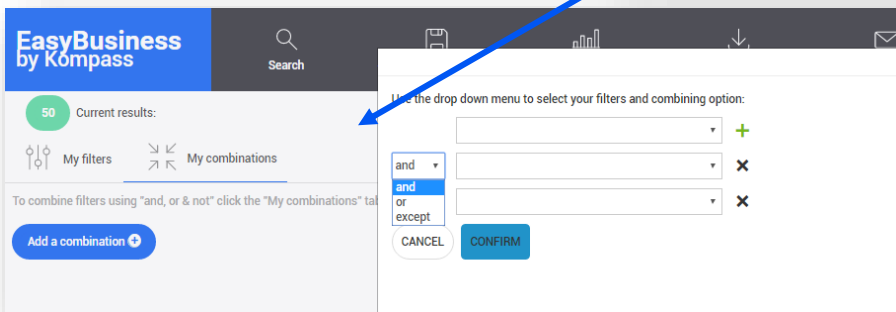

MY COMBINATIONS

Click on 'My combinations' and 'add a combination' and you'll be able to combine many criteria to get optimized results.

Add a combination, select referent criteria and combine them with 'and', 'or' and/or 'except' and then confirm.