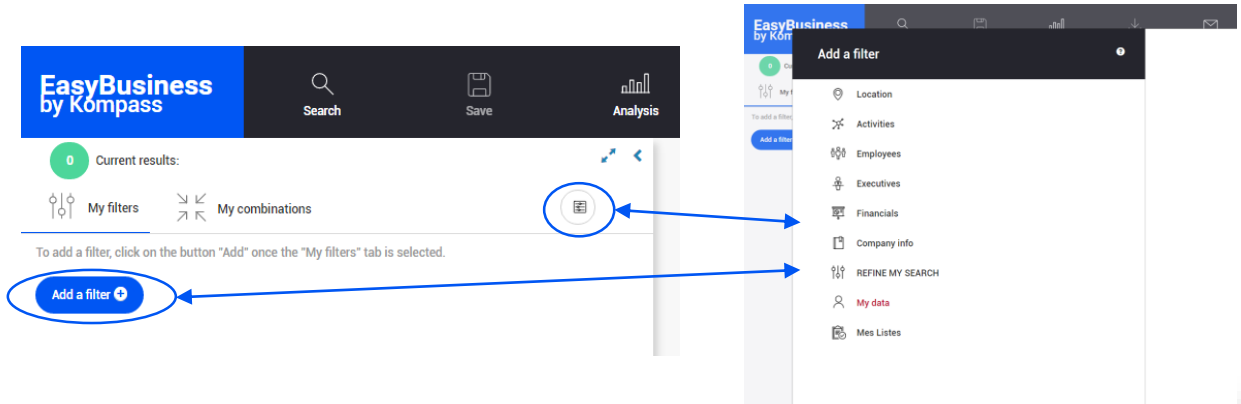

EASYBUSINESS NEW LOOK AND FEEL

MY FILTERS

You have many ways to edit your filters.

On the left, from your filters area, you can delete, edit or hide filters by clicking on these buttons.

MY COMBINATIONS

Click on 'My combinations' and 'add a combination' and you'll be able to combine many criteria to get optimized results.