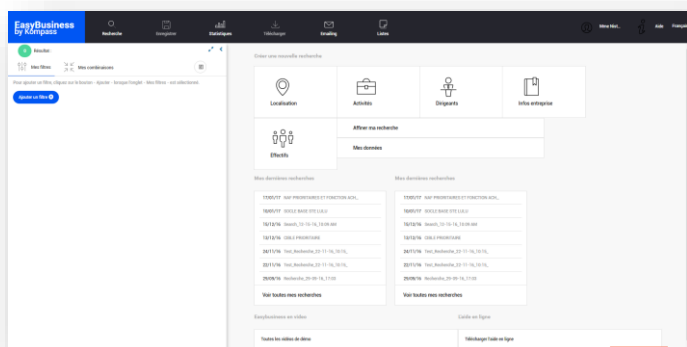

EASYBUSINESS NEW LOOK AND FEEL

DASHBOARD

Access to many features from your dashboard.

From the header, you'll be able to find the main tools of EasyBusiness (Search, Analysis, Lists (NEW FEATURE)...)

The screenshot shows the EasyBusiness dashboard interface. At the top is a dark header with the 'EasyBusiness by Kompas' logo on the left and five navigation icons: Search, Save, Analysis, Export data, and Lists. Below the header is a main content area with several sections:

- Start a new search:** A button at the top left of the main area.
- Filters:** A horizontal row of five filter buttons: Location, Activities, Executives, Company info, and Employees. This row is highlighted with a blue box and labeled '1'.
- Refine my search / My data:** Two buttons below the filters, also highlighted with a blue box.
- Your recently saved searches:** A section labeled '2' containing a list of search entries with dates and times, and buttons for 'See all' and 'New search'.
- My lists:** A section labeled '3' containing a list of saved lists with names and dates, and buttons for 'See all' and 'New search'.
- Easybusiness vidcos:** A section labeled '4' with a 'View demo videos' button.
- Online help:** A section labeled '5' with a 'Download a user guide' button.

CREATE

Create a new search, click on a search > New search and select your criteria

From the **search button**, you'll be able to:

- Create a new search
- Open a search
- Save or share a search

SHARE

You can share your search with your team members. Select the members from this window and click on 'Share'

OPEN

You can open an existing search. For that, click on Open, you'll be redirected to an external page and then click on **load** to open it on Easybusiness.

From that page, you'll also be able to export (.xml) and share your files.